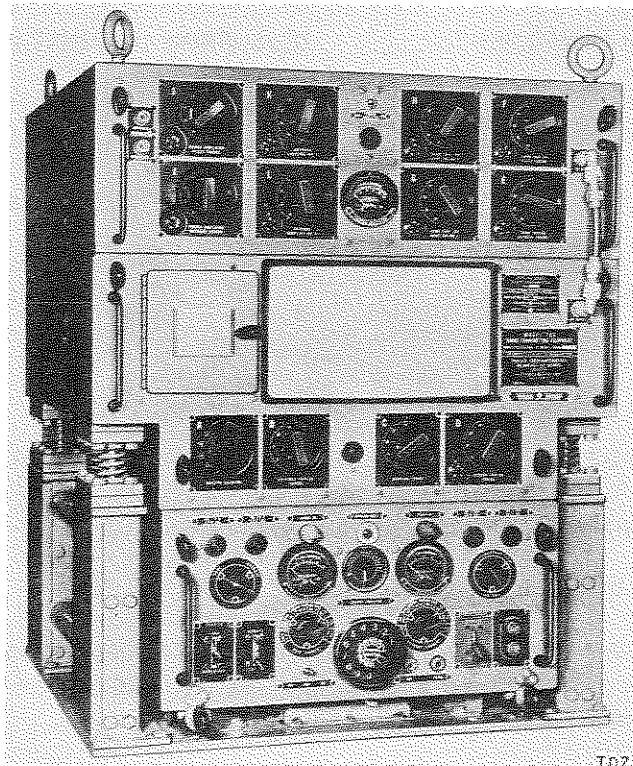

STATUS: Standard
 CLASSIFICATION OF EQUIPMENT: Restricted
 USING SERVICE: Navy
 DATE OF THIS SHEET: 9 May 52

AN/URT-TYPE

SERVICE TYPE NUMBER: TDZ
 RADIO TRANSMITTING EQUIPMENT

Radio Transmitting Equipment TDZ is a medium-power, v-h-f/u-h-f, general purpose, multichannel equipment for ship or shore station use. It provides rapid automatic selection of 10 preset crystal-controlled channels (by the use of a telephone type dial) either at the transmitter, or through use of a remote channel selector unit; or a six-wire radiophone remote control unit. Manual tuning throughout the frequency range is provided.

As many as four channel selector units and four radiophones may be used.

Keying is accomplished either locally, or at a remote station, and relay keying speeds up to 40 wpm are possible.

A vertical-dipole type antenna, such as Navy Type CRV-66147 can be used.

MAJOR COMPONENTS

QUANT	NAME OF COMPONENT	DIMENSIONS (I N) INSTALLED	WEIGHT (LBS)
1	Radio Transmitter CG-52342	32-1/16 x 24-3/4 x 25-11/16	760
*	Motor Generator Unit CGU-211403 or CGU-211405	13-1/2 x 31-15/16 x 10-1/4	250
*	Magnetic Controller CGU-211375 or CGU-211374	17-5/16 x 11-9/16 x 10-5/8	48
1	Remote Channel Selector Unit CG-23445 *Supplied for d-c operation.	6-7/8 x 6-7/8 x 4-7/8	7